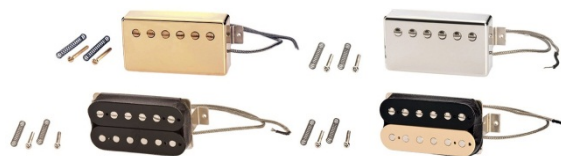

ORIGINAL GIBSON USA PICK-UPS

Burstbucker Type 2 Pick-Ups

Art-Nr.	Modell	Hardware	UVP
320301	Burstbucker 2	Nickel	CHF 200.00
320311	Burstbucker 2	Black	CHF 180.00
320321	Burstbucker 2	Zebra	CHF 180.00
320331	Burstbucker 2	Gold	CHF 210.00

Neck/Bridge Pick-Up, Output: 7.4, Alnico II Magnet, 2-Conductor Wiring